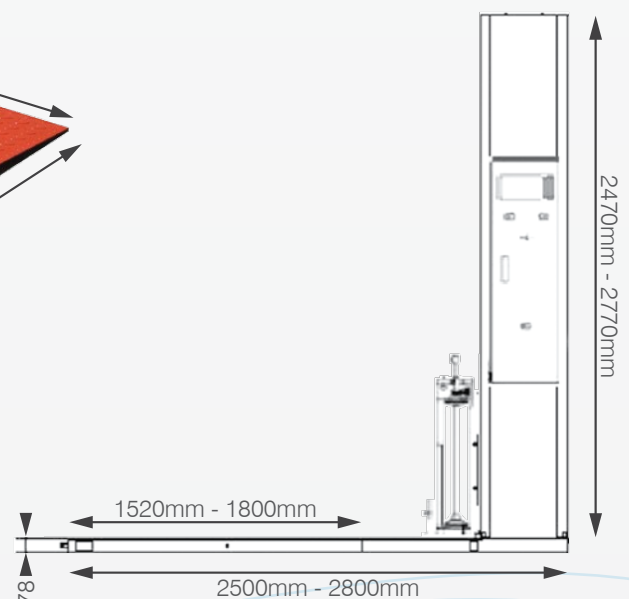

02 9452-3566

sales@getpacked.com.au