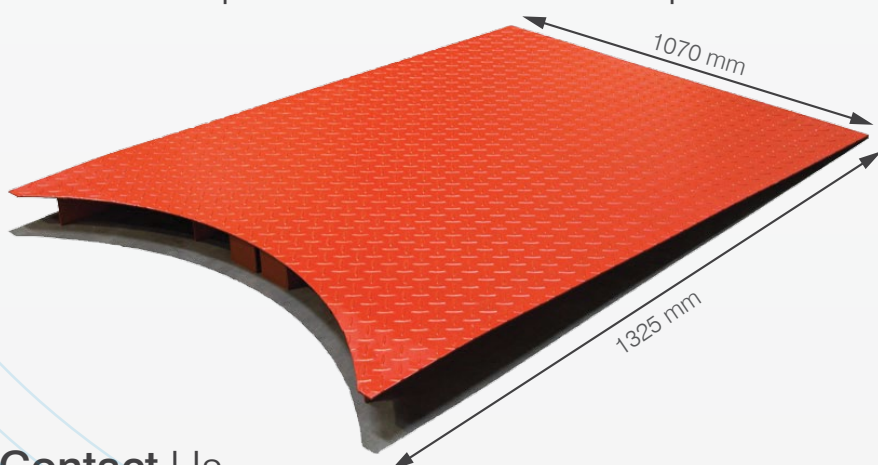

GoodPack 1-GPPW-2000

Semi-Auto Stretch Wrapping Machine

Standard Features

- Power Pre-Stretch up to 250%
- Easy film threading/quick loading
- Electronic screen with 'Soft Touch' control
- Variable film carriage and turntable speeds
- Forklift relocation slots
- Photocell eye for automatic height detection
- Automatic and Manual wrapping programs
- Soft-start and stop turntable drive
- Ramp can be fixed to the table at 3 different angles
- Includes pallet truck access ramp
- Heavy-duty industrial chain driven turntable
- Safety crush prevention device fitted to carriage
- Standard 12 month warranty

Available Options

- Larger 1800, 2200mm turntable size
- Heavy duty 2000 kg turntable.
- Higher wrapping height - 2700mm.
- Black Photocell eye to detect black or dark products.

Technical Data

Max height of wrapping	2200 mm
Max pallet size	1200 x 1200 mm
Turntable diameter	1520 mm
Turntable speed	1-10 RPM
Stretch film size	500 mm
Load capacity	2000 kg
Power supply	240v, single phase
Warranty	1 Year
Machine weight	450 kg

Includes pallet truck access ramp

Contact Us